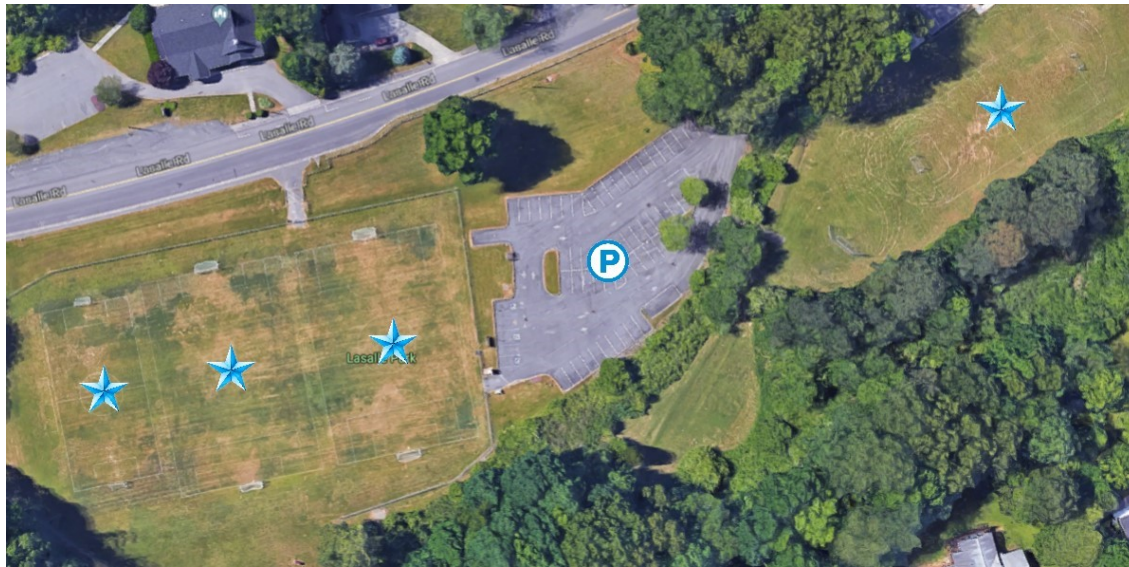

Oak Ridge
Recreation & Parks

SOCCER

KATIE HUNTER

2511 OAK RIDGE TURNPIKE—OAK RIDGE, TN

- Field Size: 110 yds x 70 yds.
- Field Options: 2 small fields 70 yds x 40 yds
- Restrooms (portable)
- Parking—79 Spots (4 Handicap Accessible)

Oak Ridge
Recreation & Parks

SOCCER

ENERGY SOLUTIONS

220 BUS TERMINAL RD—OAK RIDGE, TN 37830

- Field Size: 110 yds x 70 yds.
- Field Options: 2 Small Fields 70 yds x 50 yds
- Restrooms (portable)
- Parking—27 Spots (2 Handicap Accessible)

Oak Ridge
Recreation & Parks

SOCCER

LASALLE PARK

168 LASALLE AVE—OAK RIDGE, TN 37830

- Field Size: 105 yds x 60 yds.
- Field Options: 3 Small Fields 60 yds x 30yds
- Restrooms (portable)
- Parking—55 Spots (3 Handicap Accessible)

Oak Ridge
Recreation & Parks

SOCCER

MILT DICKENS

168 LASALLE AVE—OAK RIDGE, TN 37830

- Field Size: 100 yds x 60 yds.
- Field Options: 2 Small Fields 60 yds x 30 yds
- Restrooms (portable)
- Parking—47 Spots (42 Handicap Accessible)